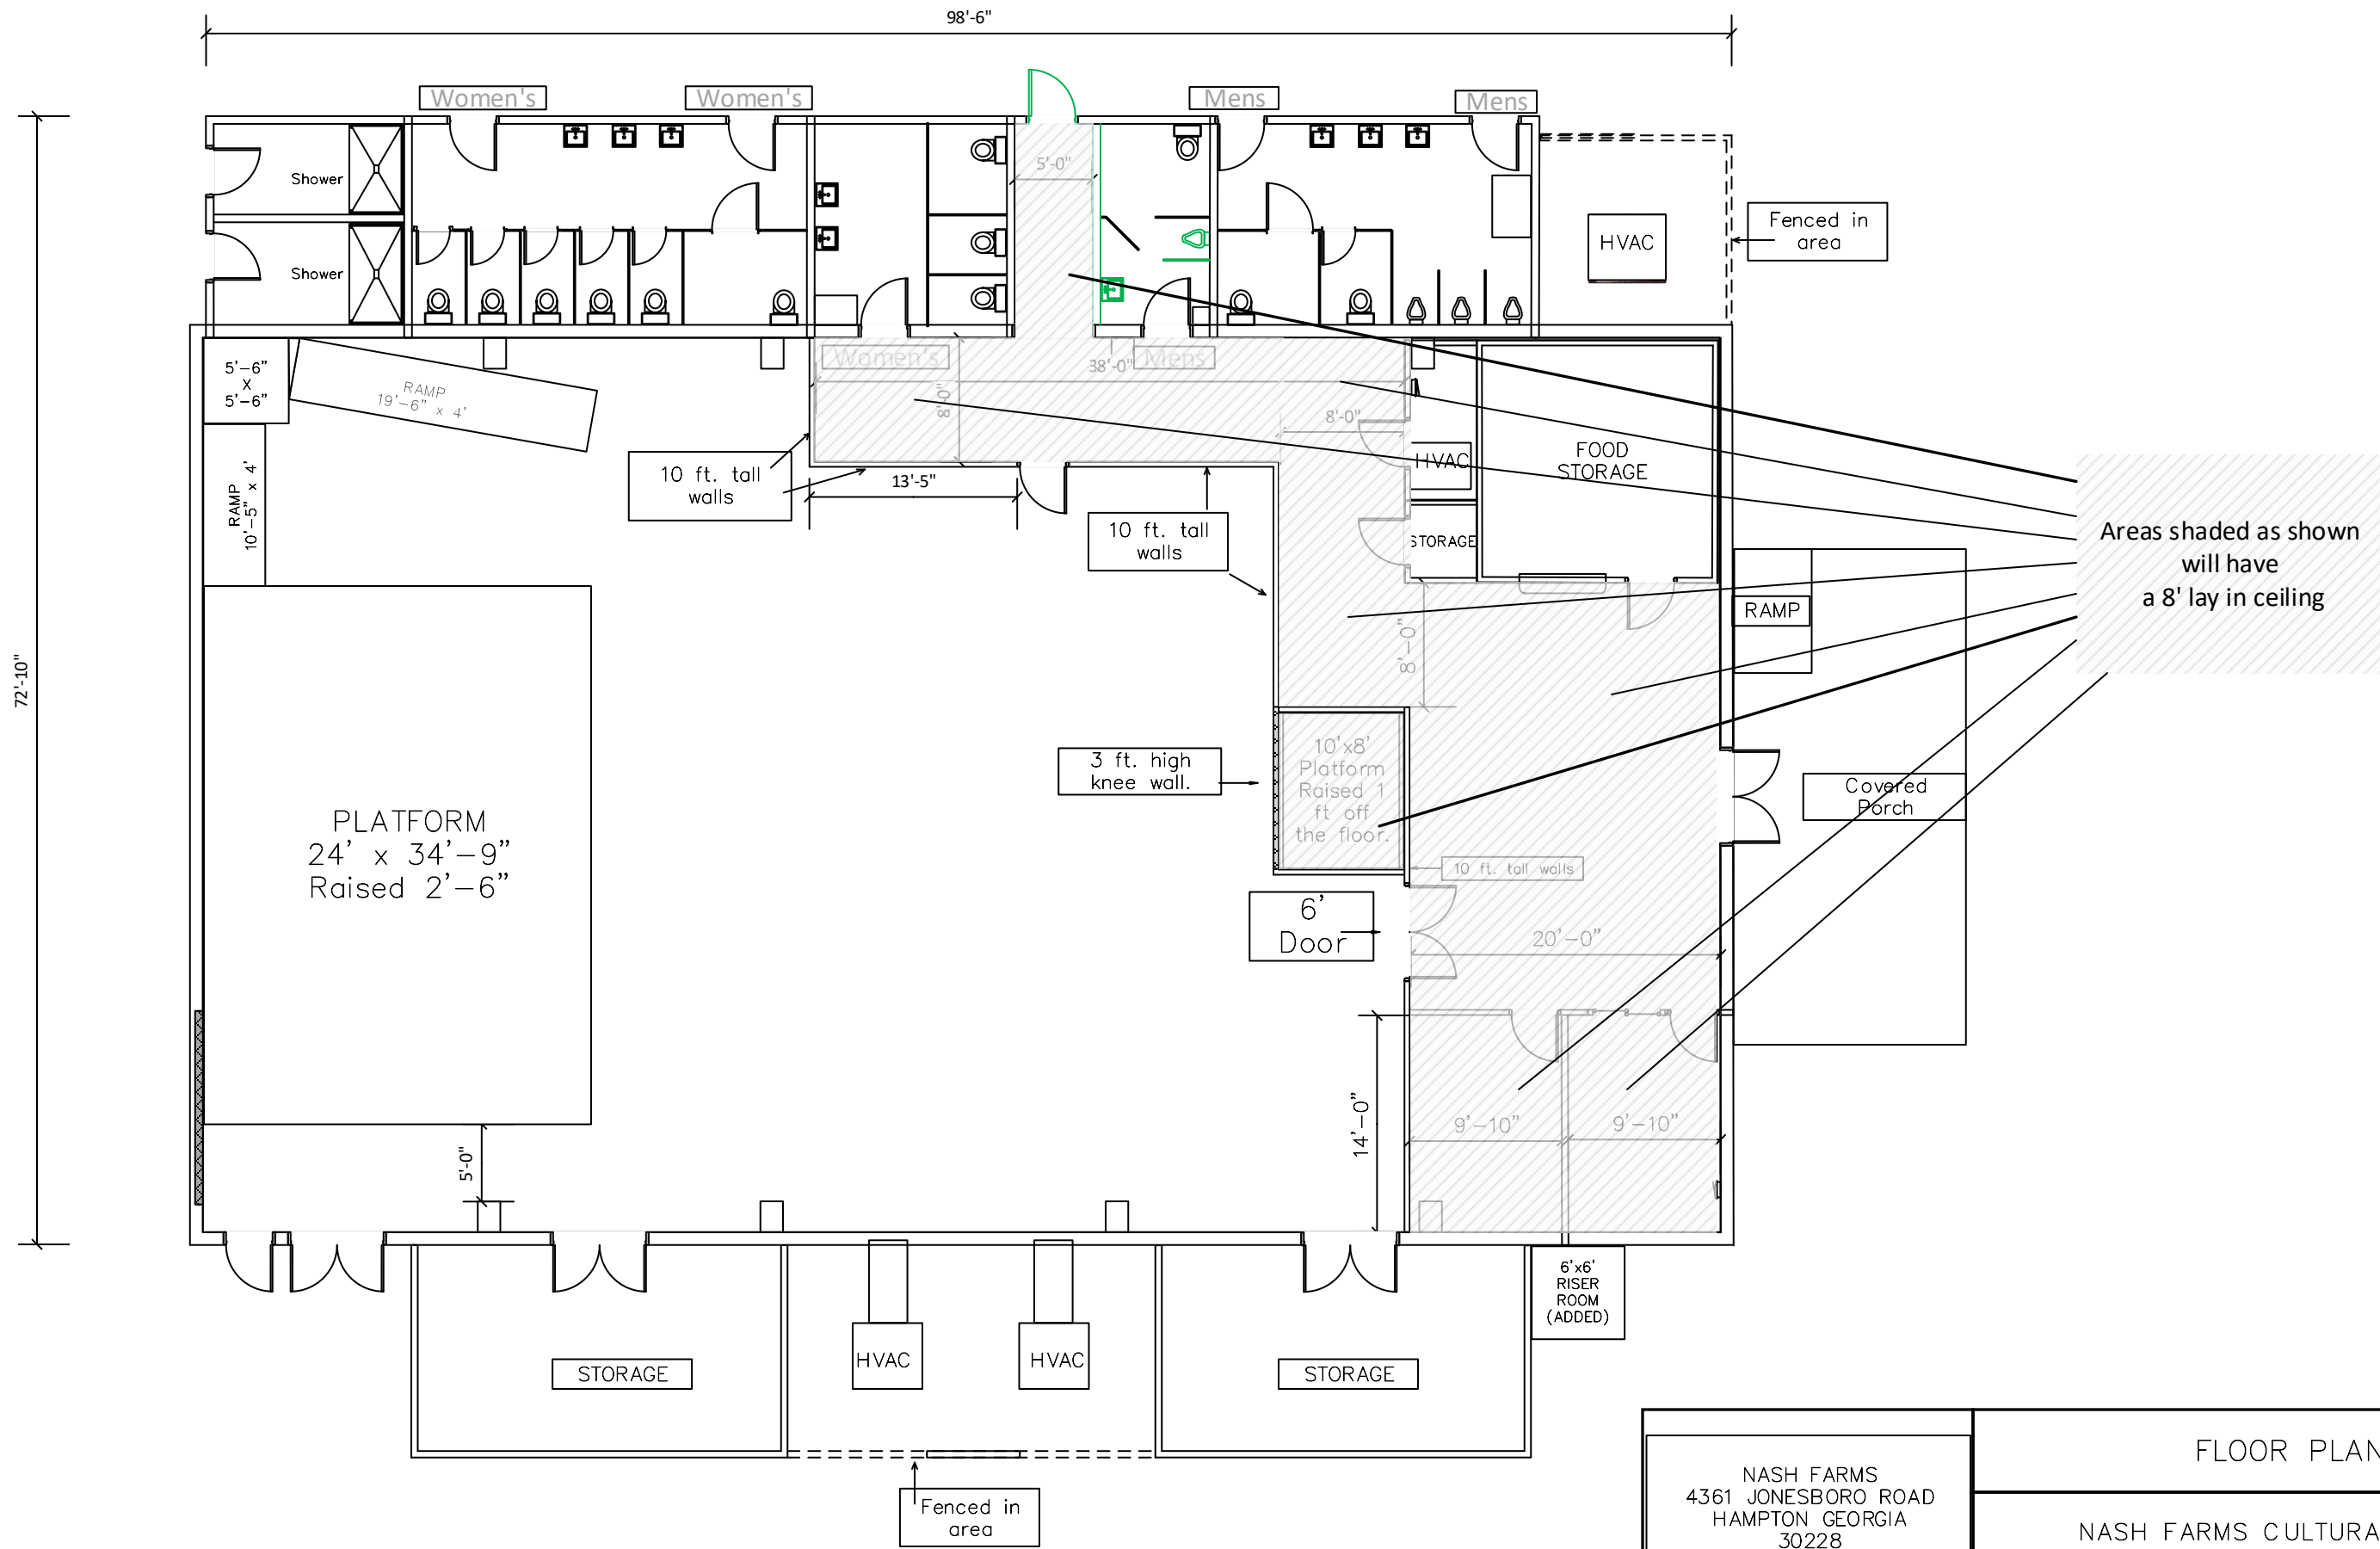

NASH FARMS 4361 JONESBORO ROAD HAMPTON GEORGIA 30228		FLOOR PLAN			
		NASH FARMS CULTURAL ARTS FACILITY ALTERATION			
CHECKED BY:	SIZE	FSCM NO	DWG NO 08232019	REV	
DRAWN BY: <i>RCMatthews</i>	SCALE 3/32"=1'	10/03/2019	SHEET		