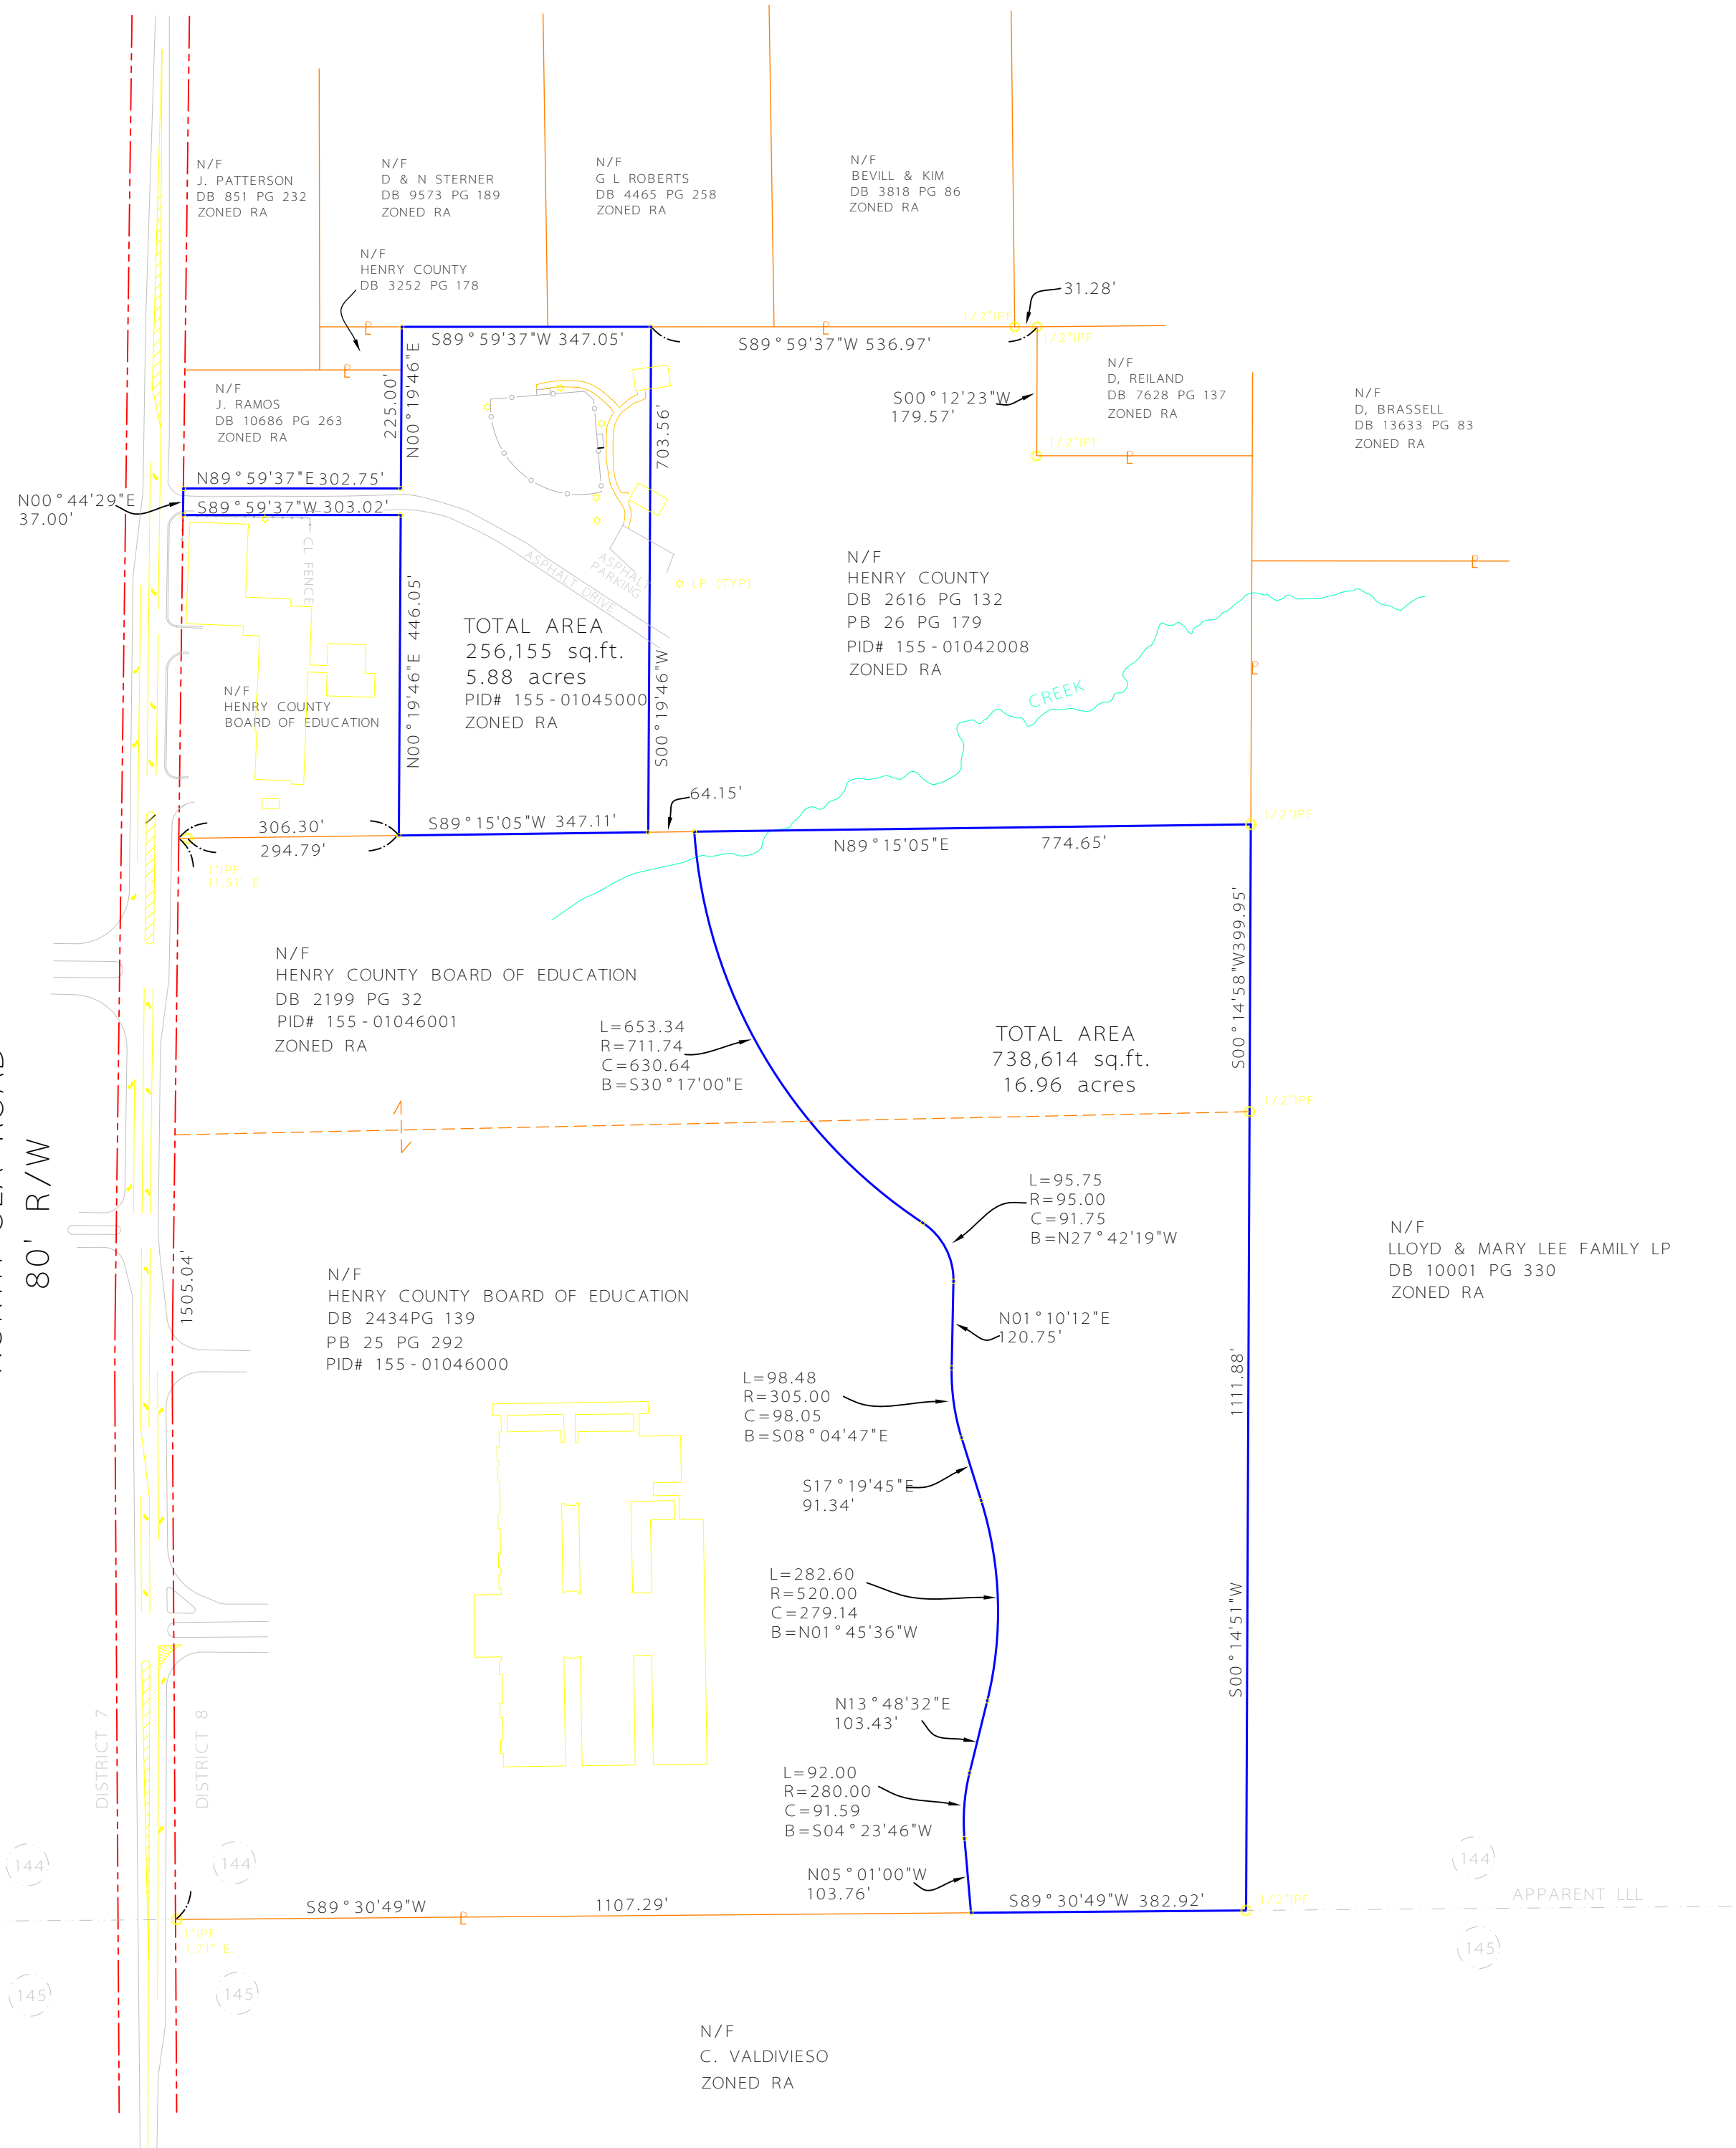

NORTH OLA ROAD
80' R/W

TOTAL AREA
256,155 sq.ft.
5.88 acres
PID# 155-01045000
ZONED RA

TOTAL AREA
738,614 sq.ft.
16.96 acres

N/F
C. VALDIVIESO
ZONED RA