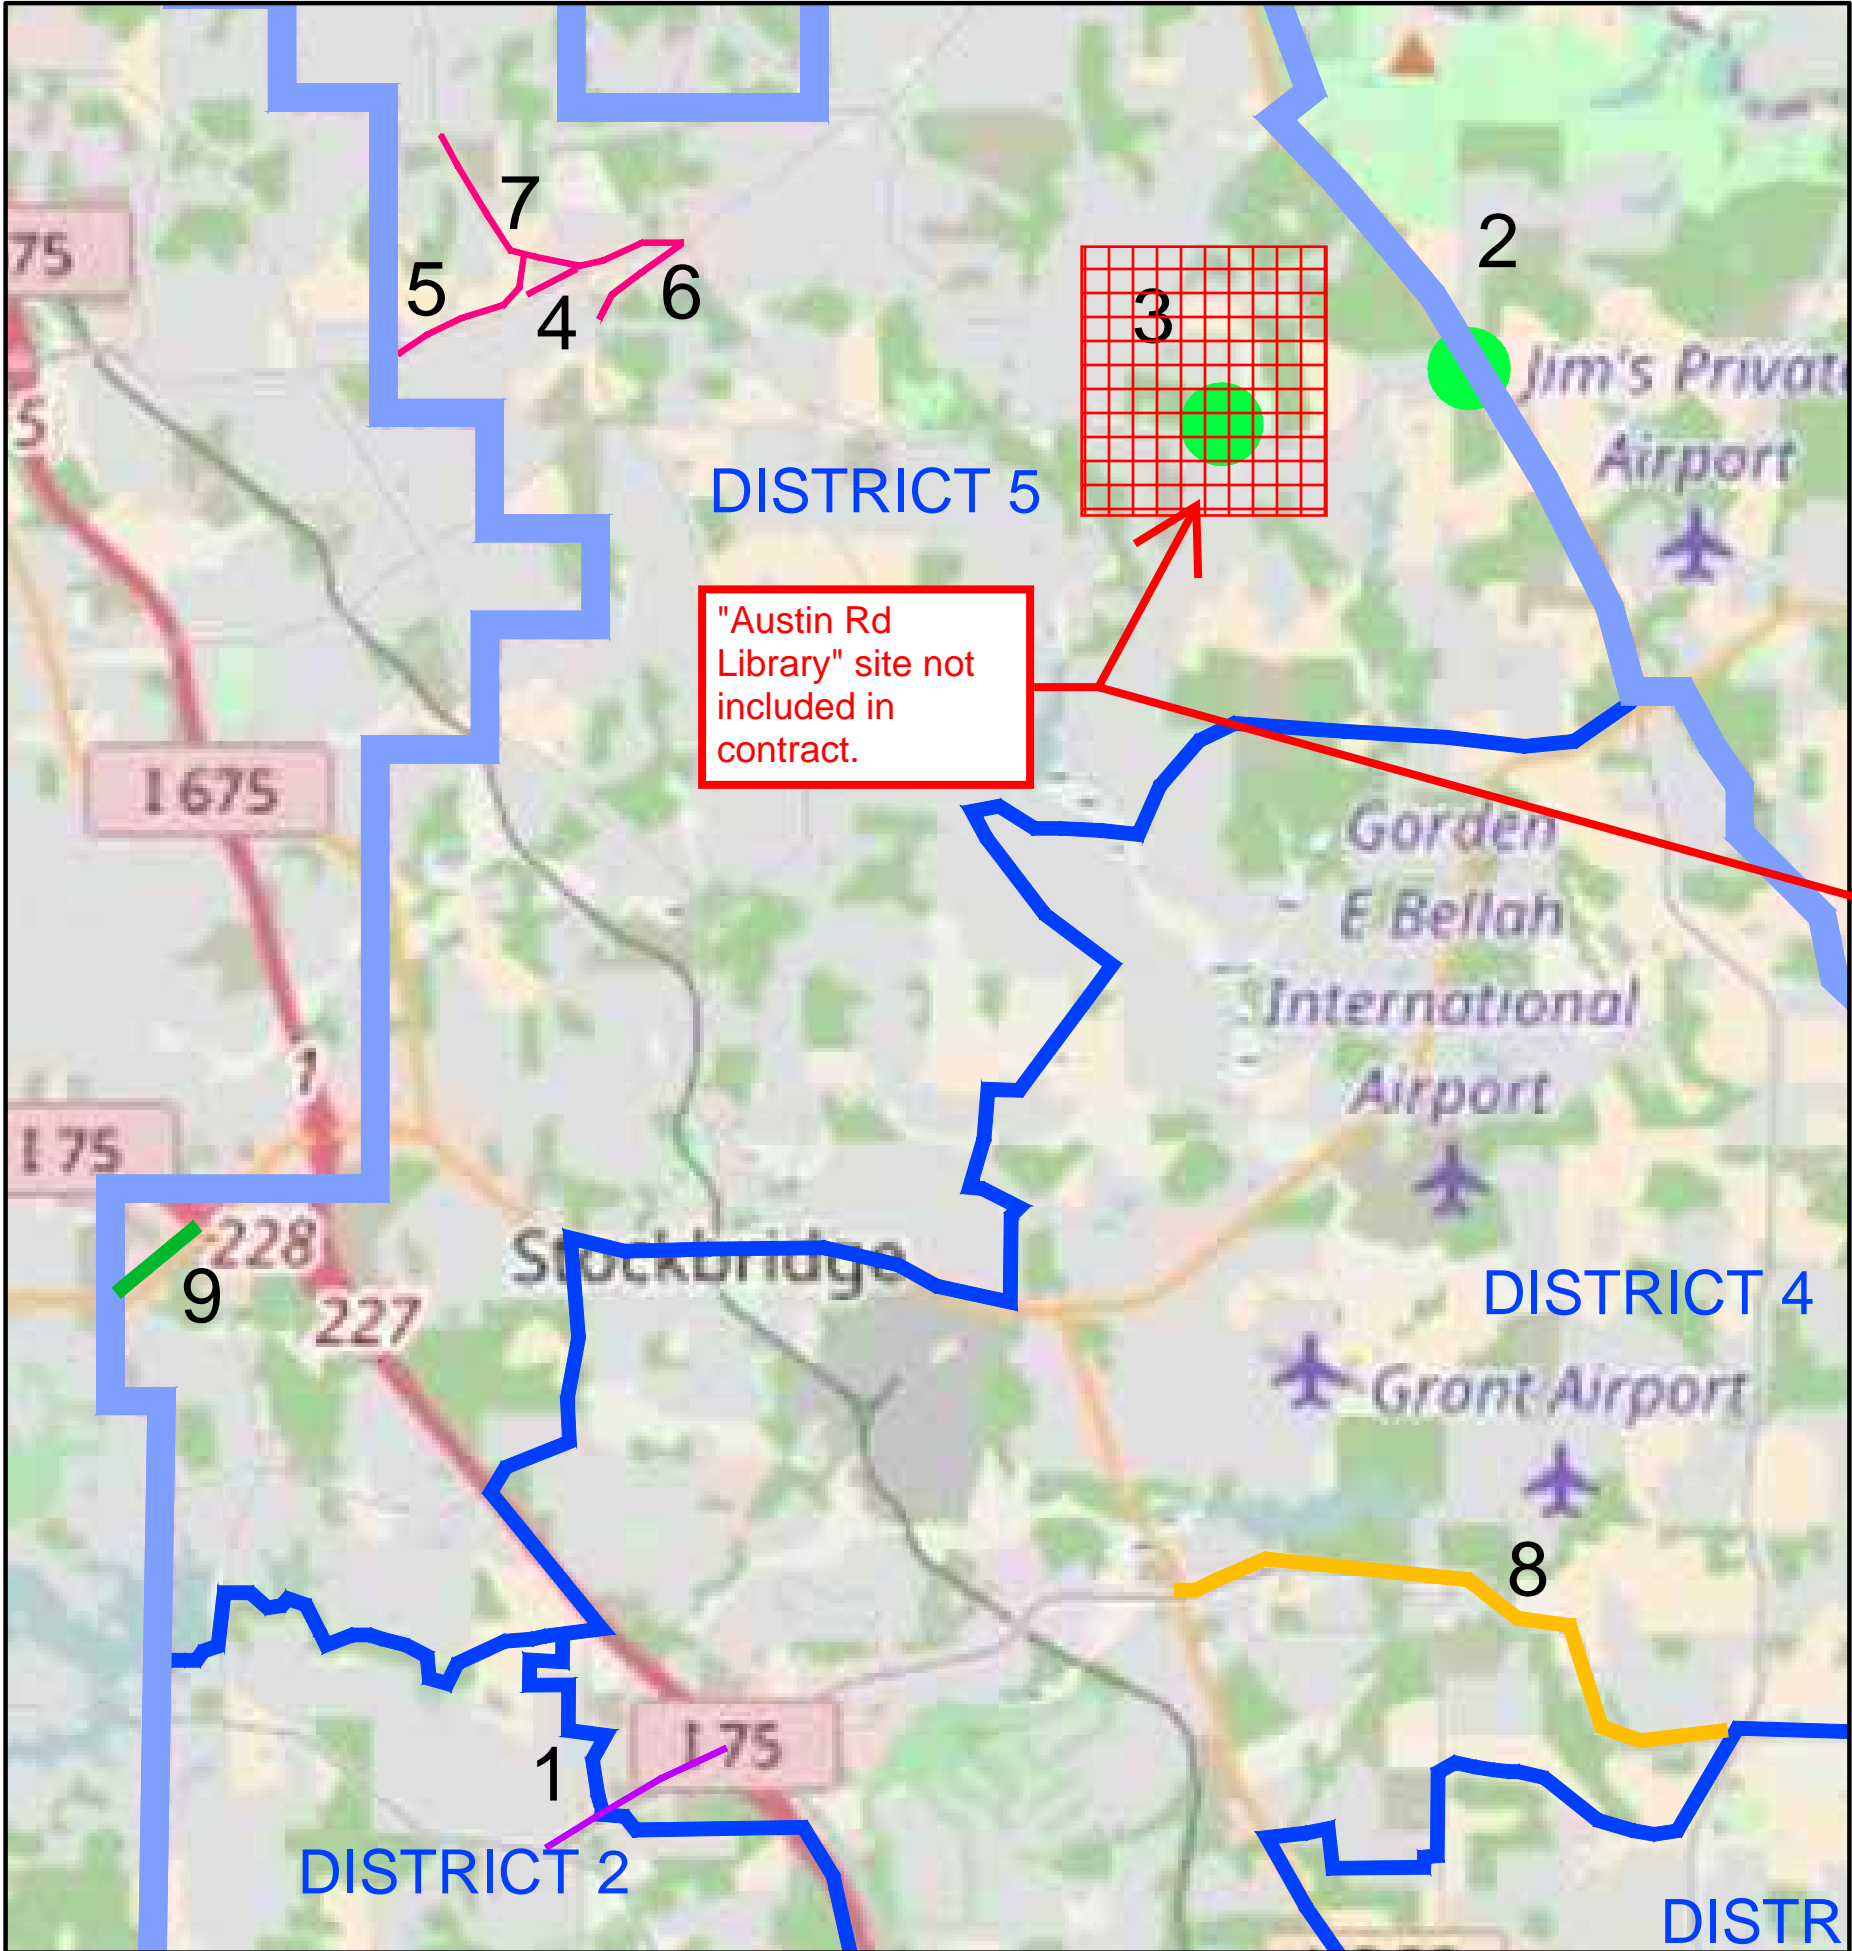

# COMMERCIAL CORRIDOR MOWING SCHEDULE

Created By Henry County DOT - 4/13/17

Revised April 13, 2018 -  
 - Removed Austin Road (Fairview) Library (#3 site).  
 - Added note referencing Jonesboro Road median (Foster Drive to Autumn Leaf Drive) - not shown on mowing schedule (see "Jonesboro Road, Median" exhibit).

## Mowing Schedule

-  1. Hudson Bridge Road (Jodeco to I-75)
-  2. Roundabout @ Hwy. 155/Fairview Road
-  3. Austin Road Library
-  4. West Panola road
-  5. West Village Parkway
-  6. Panola Road (East Atlanta to Fairview Rd)
-  7. Fairview Road
-  8. East Lake Parkway
-  9. State Route 138 W ( at Clayton County)
-  10. County Boundary
-  11. Commissioner Disticts

Additional Site - Jonesboro Road Median (Foster Drive to Autumn Leaf Drive) - (location not shown on map - see "Jonesboro Road, Median" exhibit for more information).